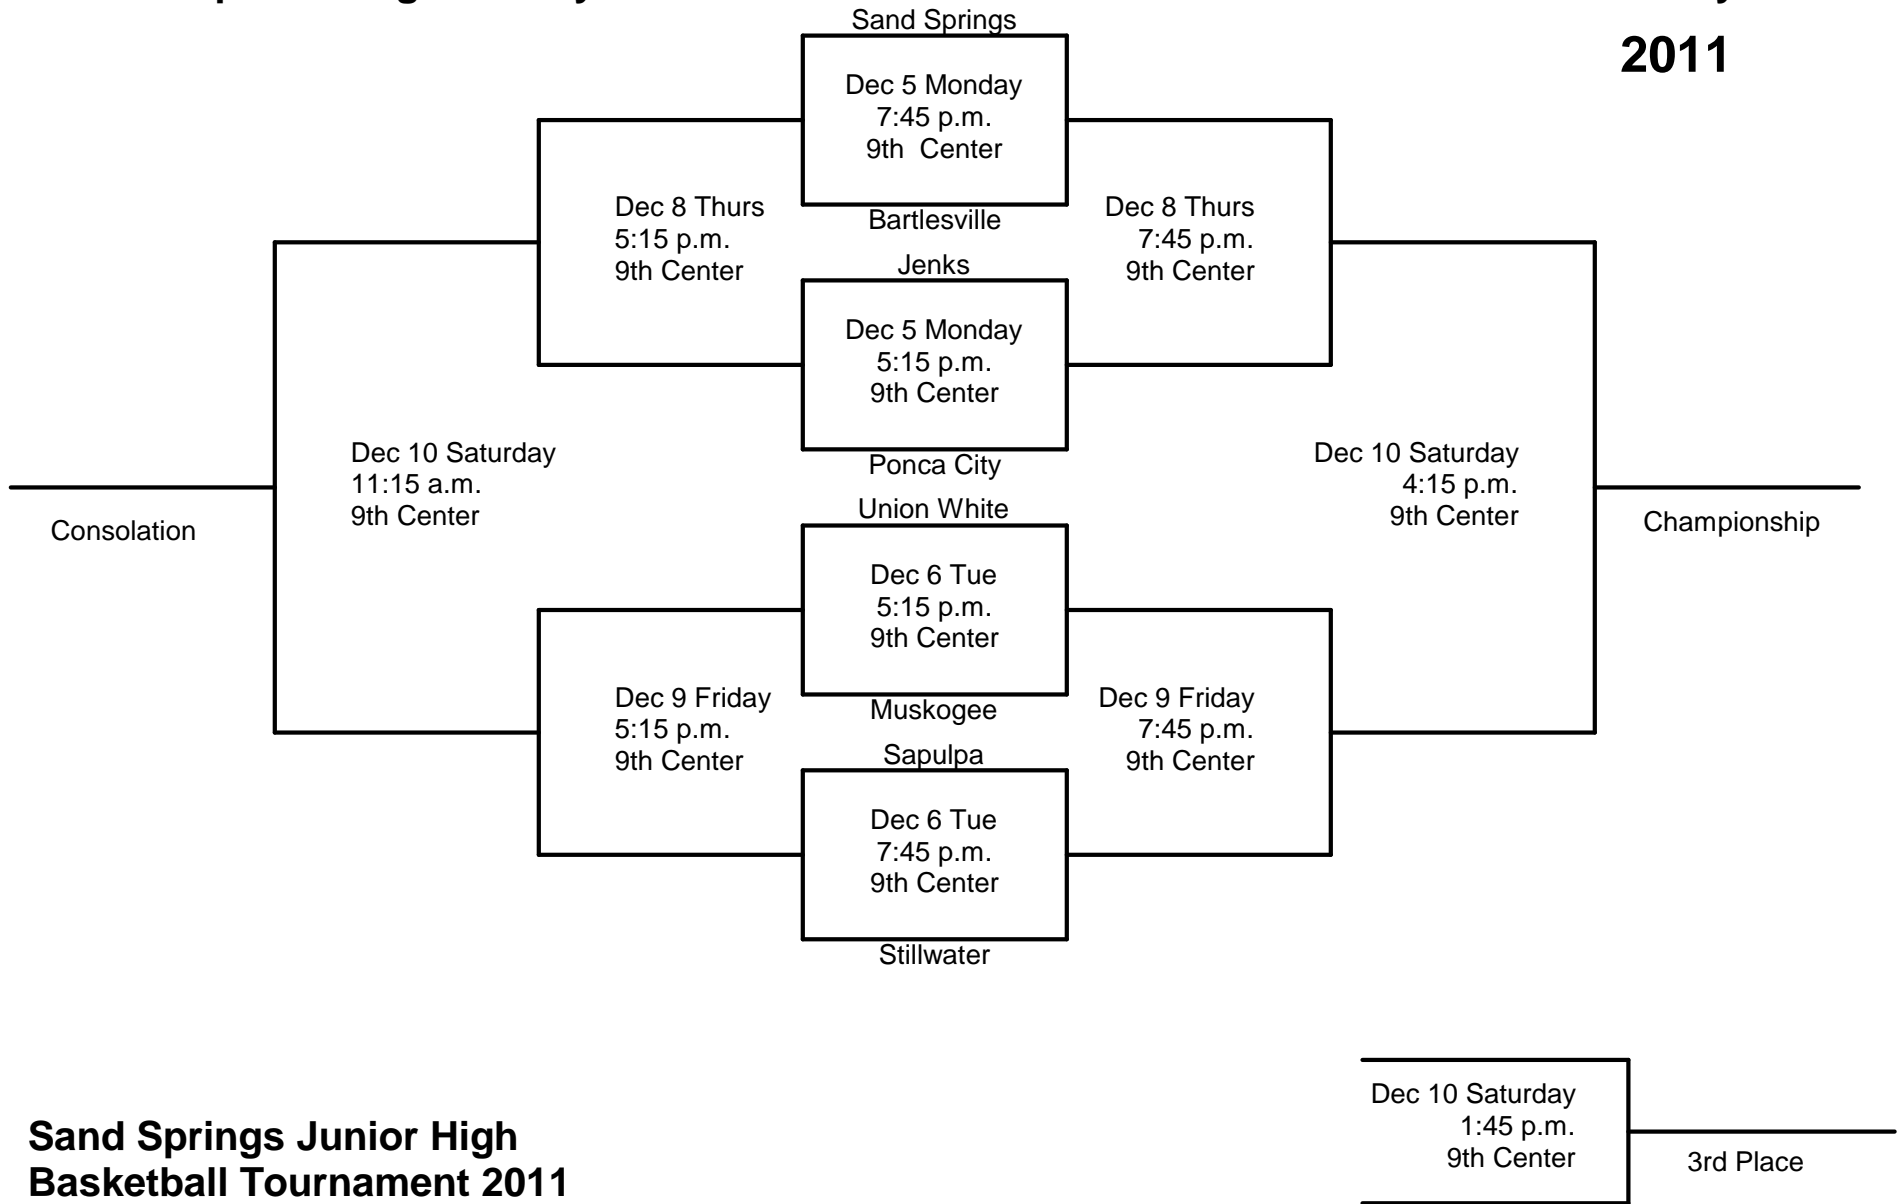

Team on Top Wear Light Jersey

9th Grade Boys Bracket

2011

**Sand Springs Junior High
Basketball Tournament 2011**

Address: 9th Grade Center - 11th West Broadway

Dec 5th Monday - Dec 6th Tuesday - Dec 8th Thursday - Dec 9th - Friday - Dec 10th Saturday

Team on Top Wear Light Jersey

**9th Grade Girls Bracket
2011**

**Sand Springs Junior High
Basketball Tournament 2011**

Address: 9th Grade Center - 11th West Broadway

Dec 5th Monday - Dec 6th Tuesday - Dec 8th Thursday - Dec 9th Friday - Dec 10th Saturday

Team on Top Wear Light Jersey

**8th Grade Boys Bracket
2011**

**Sand Springs Junior High
Basketball Tournament 2011**

Address: Clyde Boyd Middle School - 305 West 35th

Dec 10 Saturday
1:45 pm
CBMS
3rd Place

Dec 5th Monday - Dec 6th Tuesday - Dec 8th Thursday - Dec 9th - Friday - Dec 10th Saturday

Team on Top Wear Light Jersey

8th Grade Girls Bracket

2011

**Sand Springs Junior High
Basketball Tournament 2011**