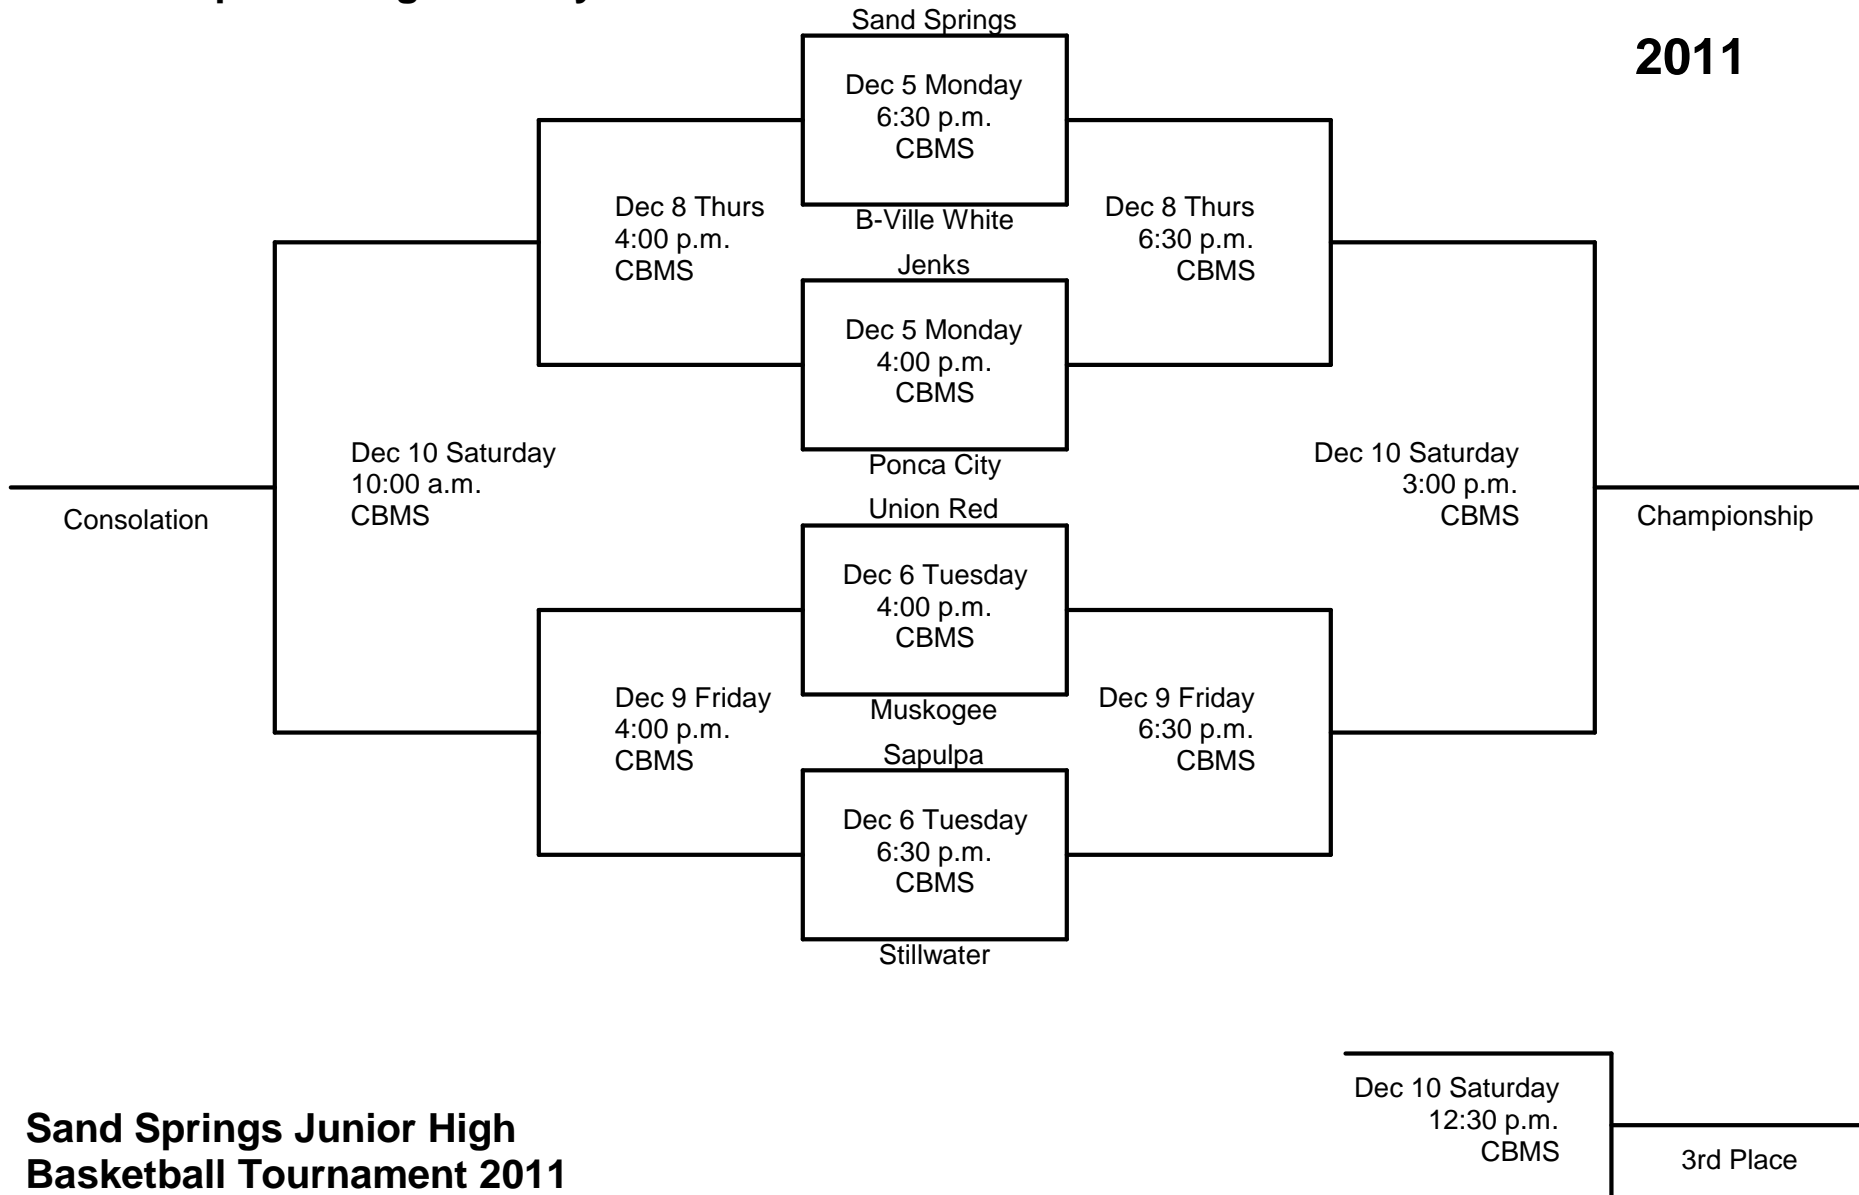

Team on Top Wear Light Jersey

9th Grade Boys Bracket

2011

**Sand Springs Junior High
Basketball Tournament 2011**

Address: 9th Grade Center - 11th West Broadway

Dec 5th Monday - Dec 6th Tuesday - Dec 8th Thursday - Dec 9th - Friday - Dec 10th Saturday

Team on Top Wear Light Jersey

**9th Grade Girls Bracket
2011**

**Sand Springs Junior High
Basketball Tournament 2011**

Address: 9th Grade Center - 11th West Broadway

Dec 5th Monday - Dec 6th Tuesday - Dec 8th Thursday - Dec 9th Friday - Dec 10th Saturday

Team on Top Wear Light Jersey

**8th Grade Boys Bracket
2011**

**Sand Springs Junior High
Basketball Tournament 2011**

Address: Clyde Boyd Middle School - 305 West 35th

Dec 10 Saturday
1:45 pm
CBMS
3rd Place

Dec 5th Monday - Dec 6th Tuesday - Dec 8th Thursday - Dec 9th - Friday - Dec 10th Saturday

Team on Top Wear Light Jersey

8th Grade Girls Bracket

2011

**Sand Springs Junior High
Basketball Tournament 2011**