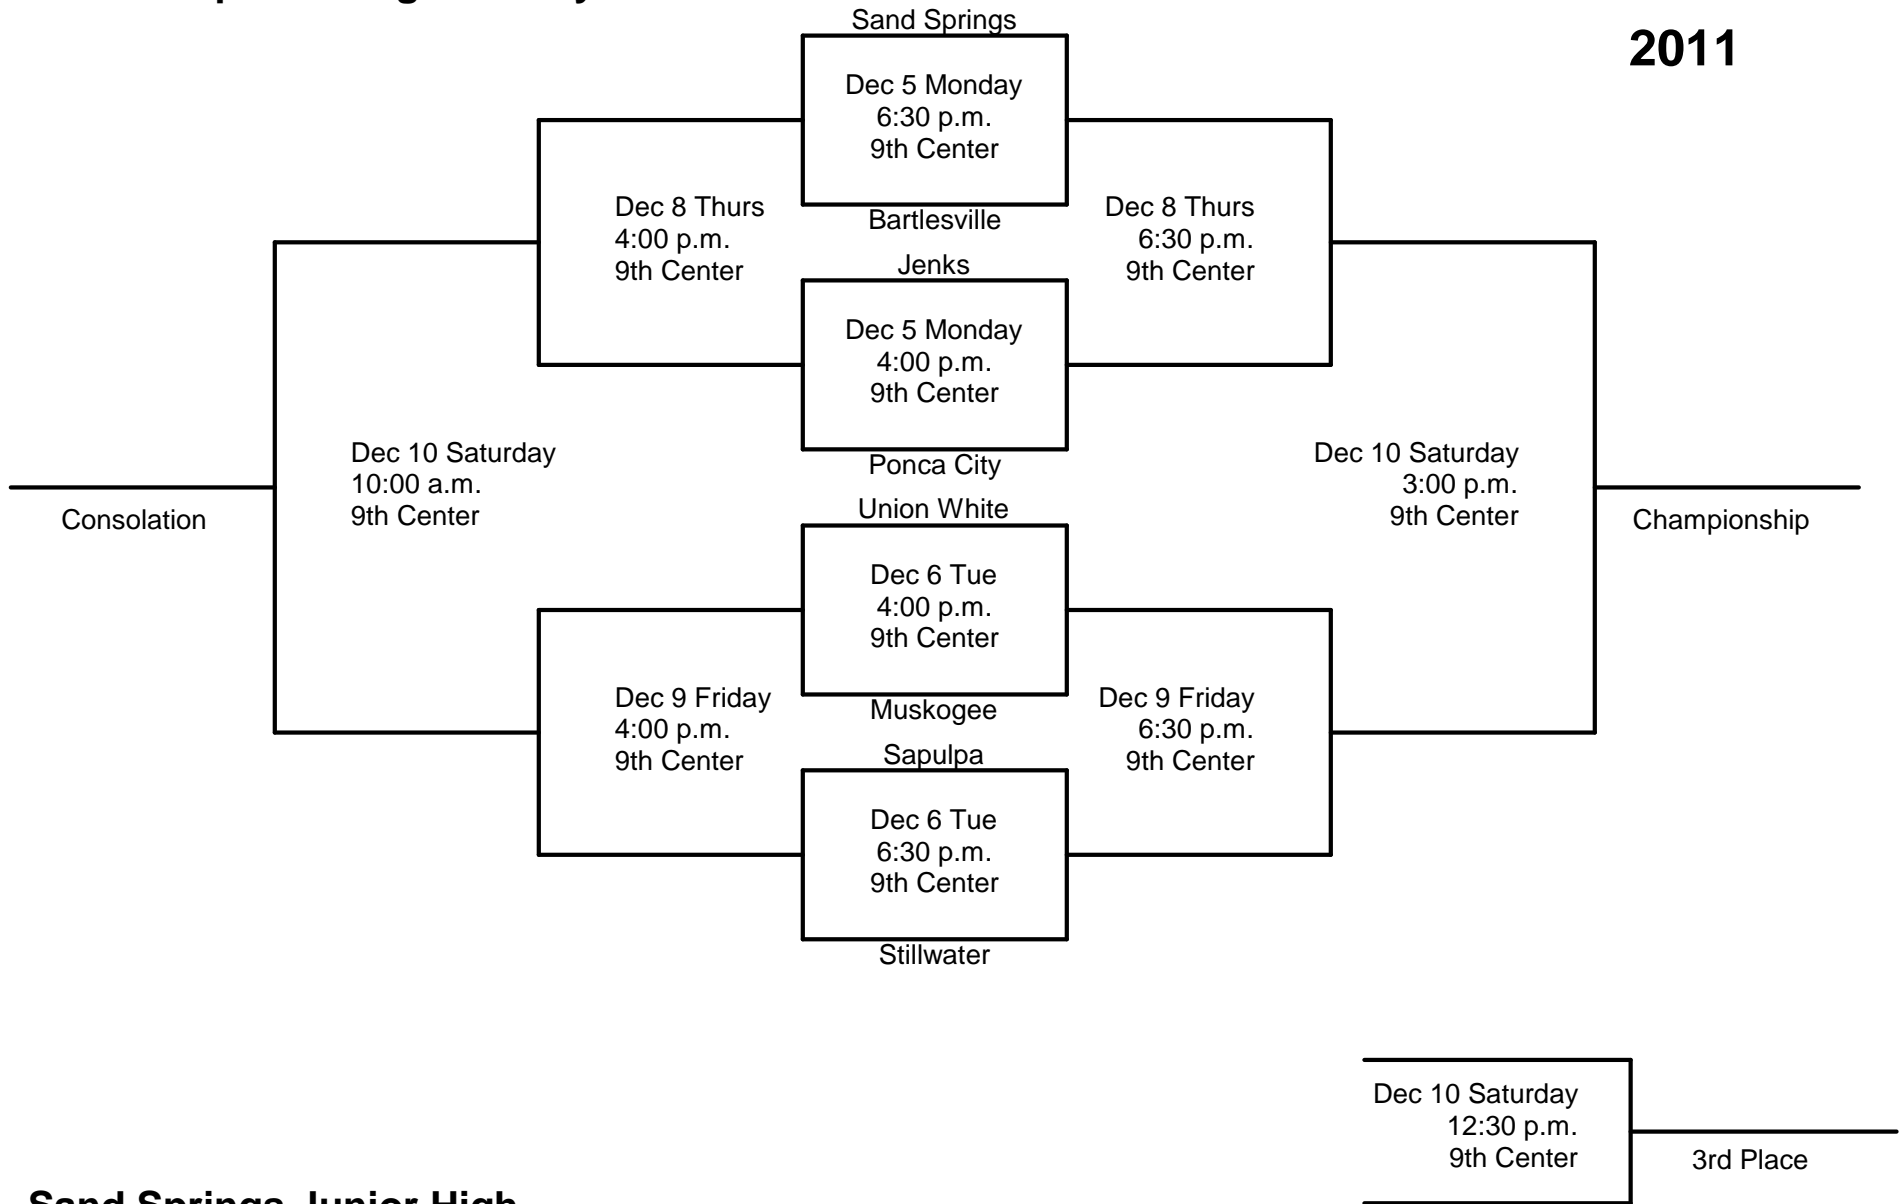

Team on Top Wear Light Jersey

9th Grade Boys Bracket

2011

**Sand Springs Junior High
Basketball Tournament 2011**

Address: 9th Grade Center - 11th West Broadway

Dec 5th Monday - Dec 6th Tuesday - Dec 8th Thursday - Dec 9th - Friday - Dec 10th Saturday

Team on Top Wear Light Jersey

**9th Grade Girls Bracket
2011**

**Sand Springs Junior High
Basketball Tournament 2011**

Address: 9th Grade Center - 11th West Broadway

Dec 5th Monday - Dec 6th Tuesday - Dec 8th Thursday - Dec 9th Friday - Dec 10th Saturday

Team on Top Wear Light Jersey

**8th Grade Boys Bracket
2011**

**Sand Springs Junior High
Basketball Tournament 2011**

Address: Clyde Boyd Middle School - 305 West 35th

Dec 10 Saturday
1:45 pm
CBMS
3rd Place

Dec 5th Monday - Dec 6th Tuesday - Dec 8th Thursday - Dec 9th - Friday - Dec 10th Saturday

Team on Top Wear Light Jersey

8th Grade Girls Bracket

2011

**Sand Springs Junior High
Basketball Tournament 2011**