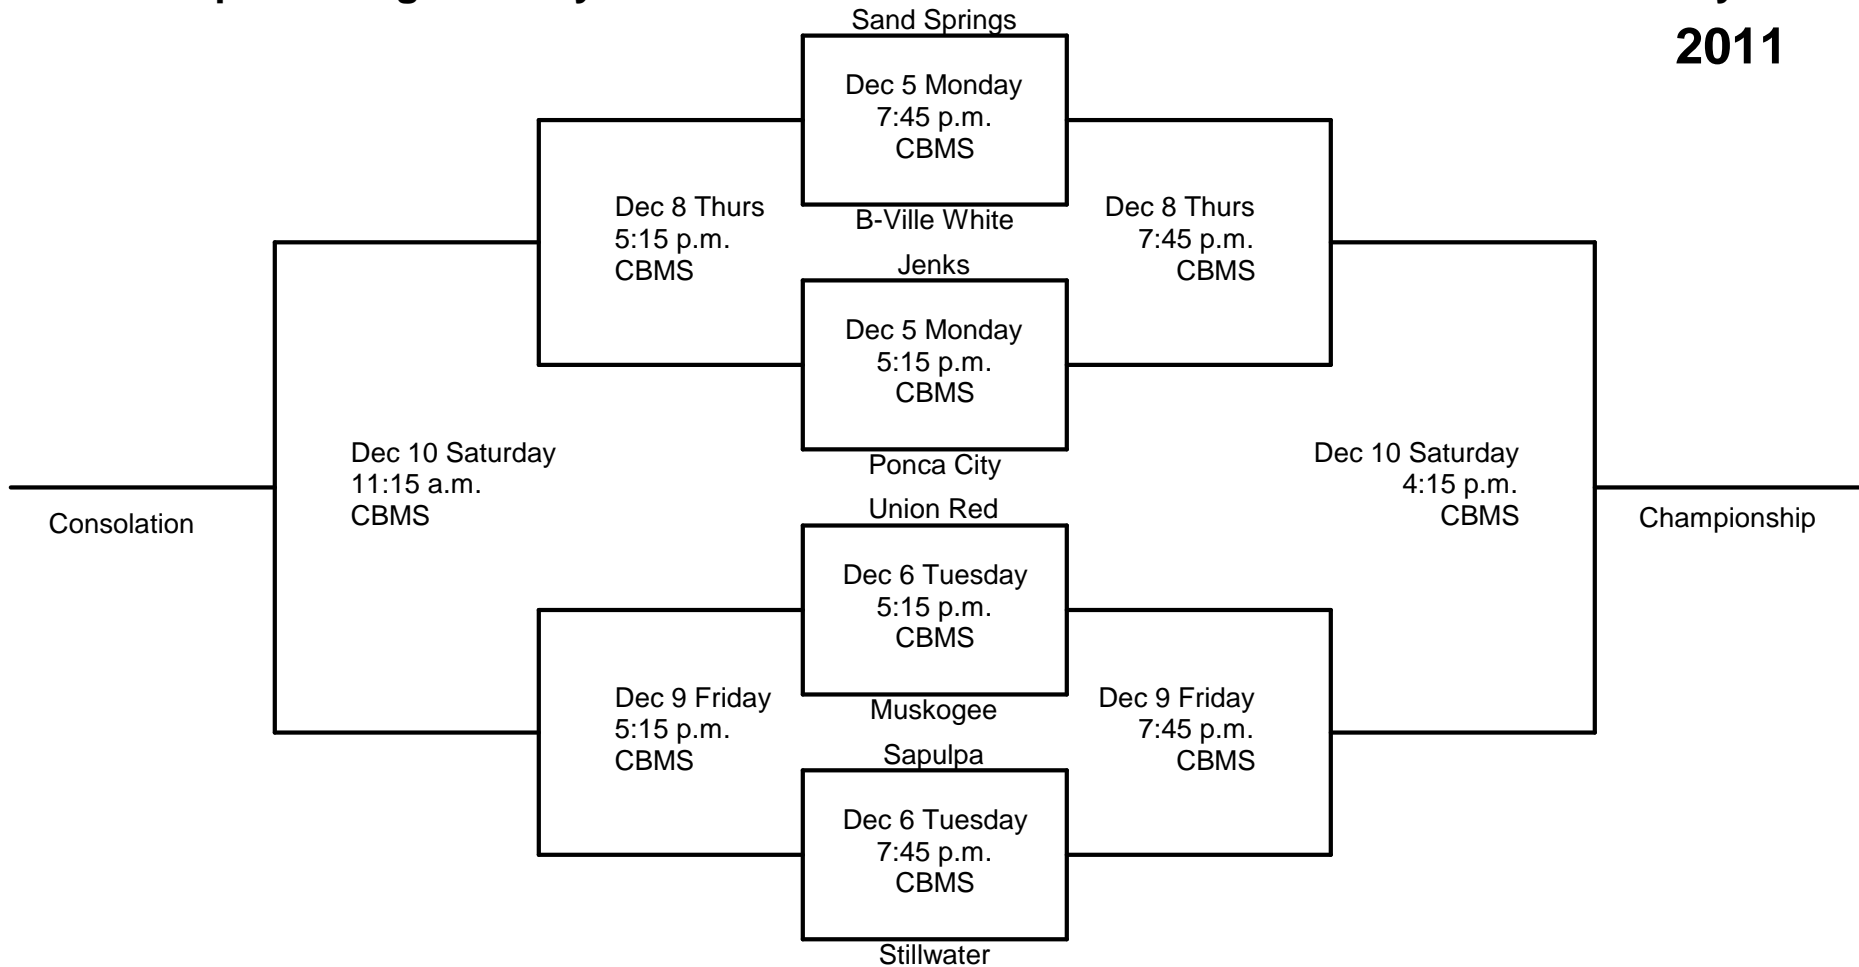

Team on Top Wear Light Jersey

9th Grade Boys Bracket

2011

**Sand Springs Junior High
Basketball Tournament 2011**

Address: 9th Grade Center - 11th West Broadway

Dec 5th Monday - Dec 6th Tuesday - Dec 8th Thursday - Dec 9th - Friday - Dec 10th Saturday

Team on Top Wear Light Jersey

**9th Grade Girls Bracket
2011**

**Sand Springs Junior High
Basketball Tournament 2011**

Address: 9th Grade Center - 11th West Broadway

Dec 5th Monday - Dec 6th Tuesday - Dec 8th Thursday - Dec 9th Friday - Dec 10th Saturday

Team on Top Wear Light Jersey

**8th Grade Boys Bracket
2011**

**Sand Springs Junior High
Basketball Tournament 2011**

Address: Clyde Boyd Middle School - 305 West 35th

Dec 10 Saturday
1:45 pm
CBMS
3rd Place

Dec 5th Monday - Dec 6th Tuesday - Dec 8th Thursday - Dec 9th - Friday - Dec 10th Saturday

Team on Top Wear Light Jersey

8th Grade Girls Bracket

2011

**Sand Springs Junior High
Basketball Tournament 2011**